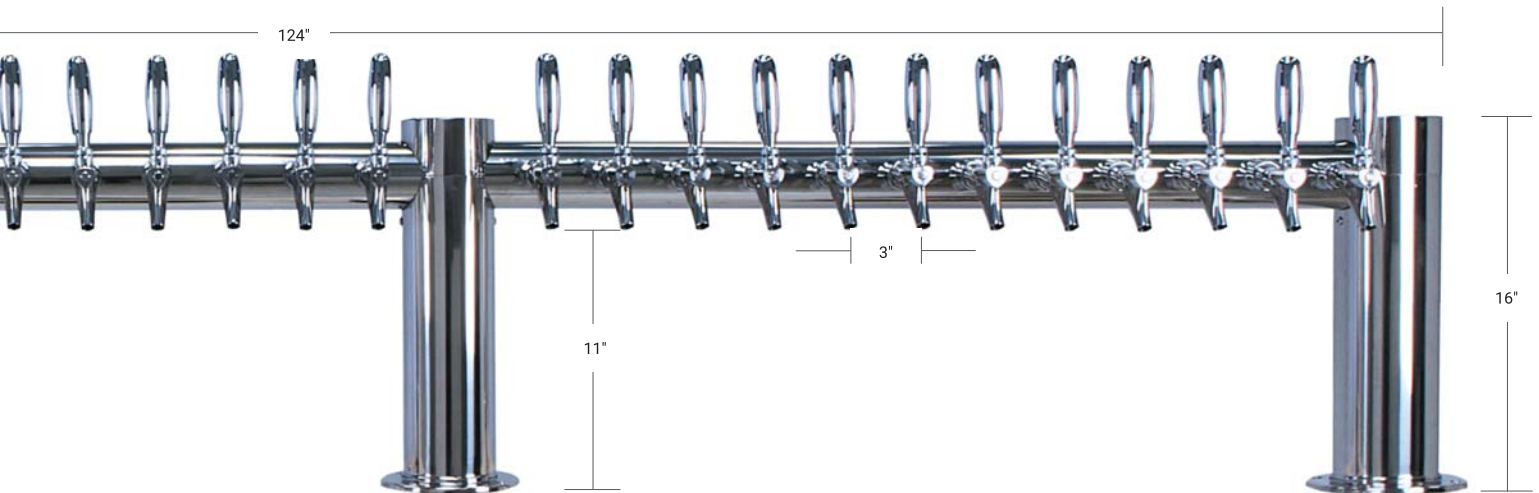

## "HH" STYLE TOWERS

Metropolis™ now offers more choice on tap – up to 36 faucets. Clean design is a hallmark of our Metropolis™ series. The HH edition shows off the contrast of 4" upright diameter tubes with 3" diameter cross tubes.

### 4 PEDESTALS – 4" DIAMETER COLUMN

Kool-Rite™ (glycol cooled) includes: 304 stainless steel faucet & shank with 1/4" O.D. tube.

METRO-HH-36PSSKR

PART NO.	FAUCETS	FINISH	LENGTH	OUTLET	RESTRICTION	DISPENSE SYSTEM
METRO-HH-30PSSKR	30	Polished SS	108"	Tube	7 1/2 lbs	Kool-Rite™ (Glycol)
METRO-HH-36PSSKR	36	Polished SS	126"	Tube	7 1/2 lbs	Kool-Rite™ (Glycol)

## DRIP TRAY SELECTIONS

PART NO.	FAUCETS	SERIES TYPE	FINISH	DIMENSIONS
DP-MET-H-34-Z	10*	Surface mount	SS	34"W x 8-1/2"D x 3/4"H
DP-MET-H-34GR-Z	10*	Rinser	SS	34"W x 8-1/2"D x 3/4"H
DP-MET-H-PVD-34-Z	10*	Surface mount	PVD with SS	34"W x 8-1/2"D x 3/4"H
DP-MET-H-40-Z	12*	Surface mount	SS	40"W x 8-1/2"D x 3/4"H
DP-MET-H-40GR-Z	12*	Rinser	SS	40"W x 8-1/2"D x 3/4"H
DP-MET-H-PVD-40-Z	12*	Surface mount	PVD with SS	40"W x 8-1/2"D x 3/4"H

# METROPOLIS™ "WALL MOUNT"

Metropolis™ wall mount models are polished stainless steel for a durable mirror-like finish. Complete assembly includes interior wall-mounting flanges.

Air-cooled towers include: 304 stainless steel faucet & shank with 5 FT x 3/16" I.D. vinyl.